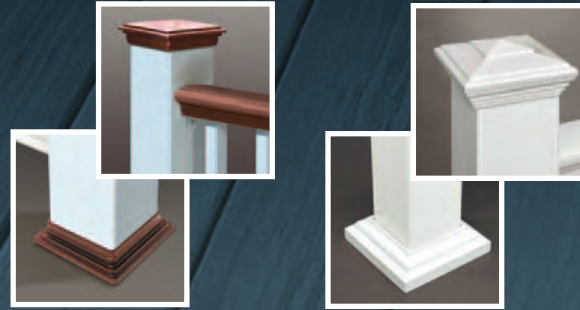

Applications

- Wood and composite decks (existing and new construction)
- Porches
- Concrete walkways
- Stairways
- 2" PVC coated secondary handrails available when required by code

Railing Accessories

Selected accessories to complement the unique design of the Monarch Railing Systems.

Bermuda and Chameleon Accessories

- Interchangeable post caps and skirt bases satisfy customer's specific design preferences

Metallic Colors:

- Created in PVC, "Metallic" accessories have the look and feel of metal and are virtually maintenance-free